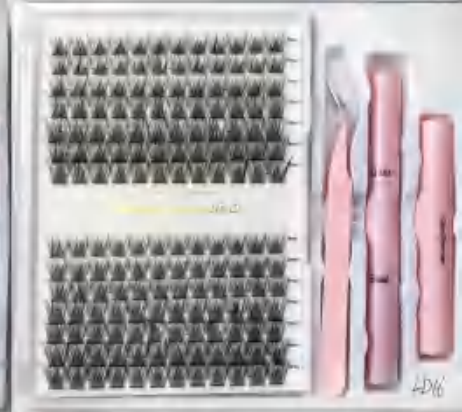

Eyelash

SOFT & DURABLE MINK ASPIRE® LASH COLLECTION

Aspire Eyelash

3D LASH COLLECTION

30mm (10.94inch) 3D LASH COLLECTION

- 30mm 3D Soft Mink Aspire® Lashes
- 12mm 3D Soft Mink Aspire® Lashes
- 15mm 3D Soft Mink Aspire® Lashes
- 18mm 3D Soft Mink Aspire® Lashes
- 21mm 3D Soft Mink Aspire® Lashes
- 24mm 3D Soft Mink Aspire® Lashes
- 27mm 3D Soft Mink Aspire® Lashes
- 30mm 3D Soft Mink Aspire® Lashes