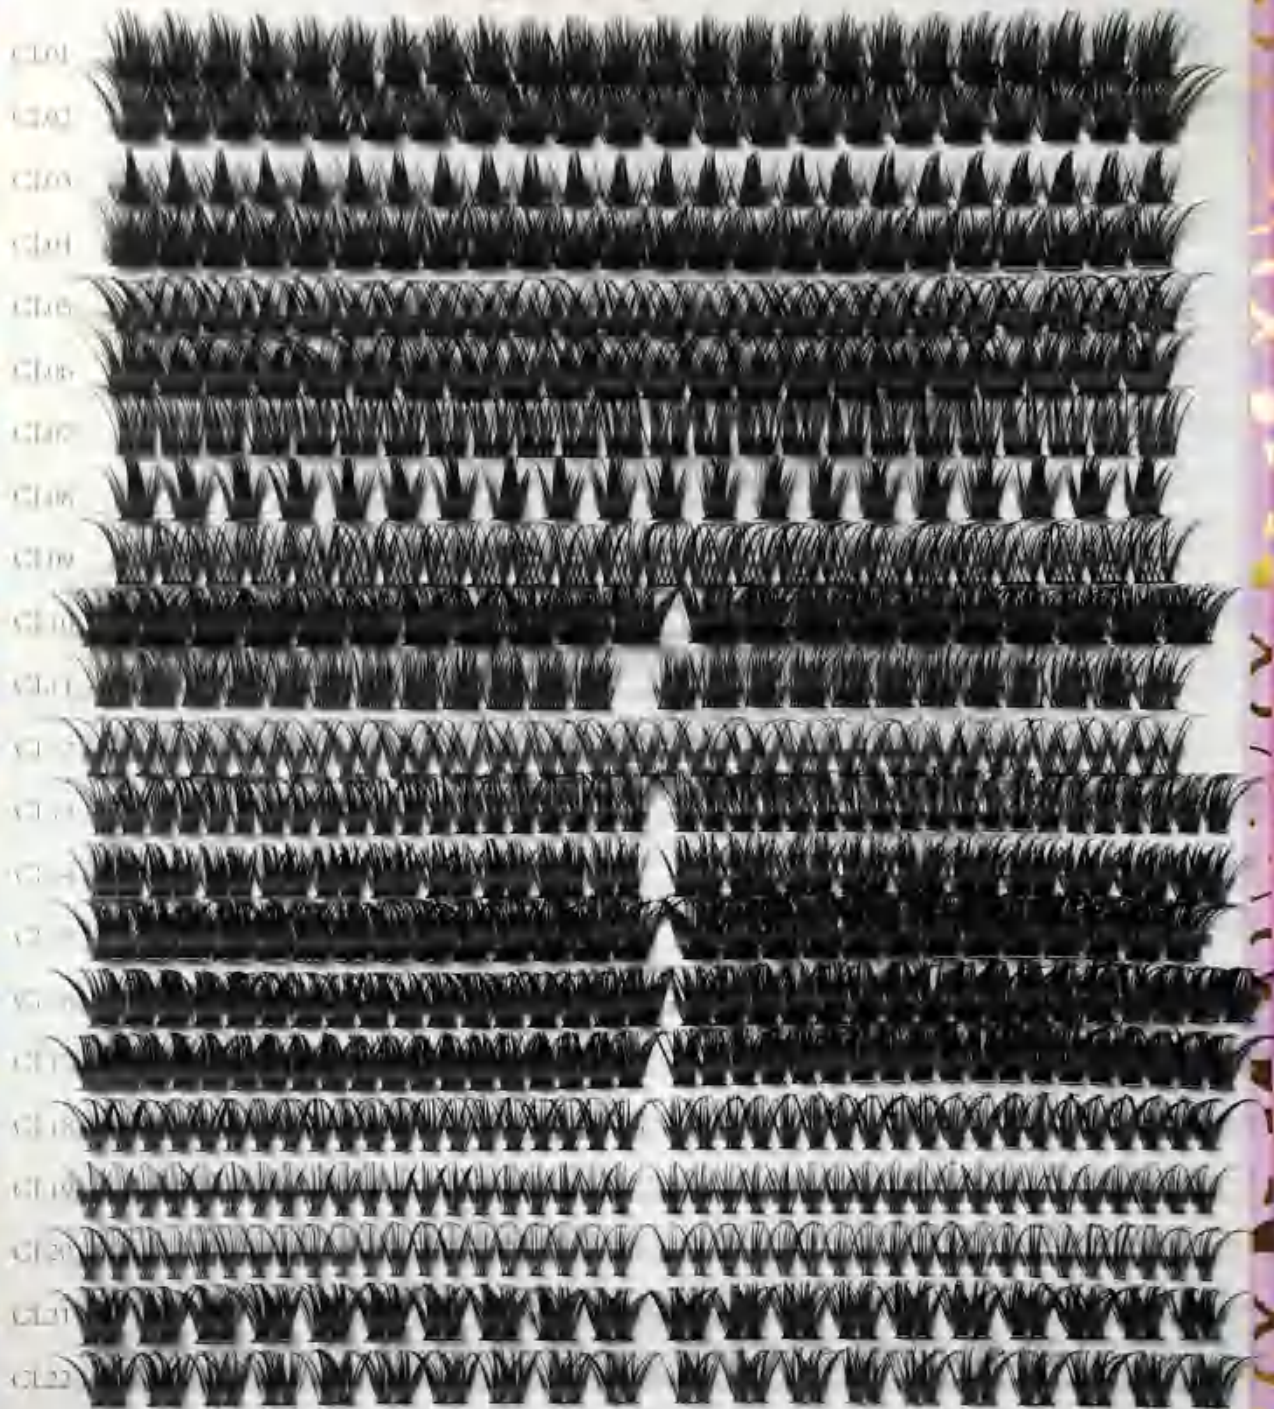

Manager:

Tim

Qingdao Enlanshi Cosmetics Co., LTD

whatsapp: +86 13310661620

EYELASH

17

Manager:

Tim

Eyelash

SOFT & DURABLE MINK ASPIRE® LASH COLLECTION

Aspire Eyelash

3D LASH COLLECTION

30mm (10.94inch) 3D LASH COLLECTION

- 30mm 3D Soft Mink Aspire® Lashes
- 12mm 3D Soft Mink Aspire® Lashes
- 15mm 3D Soft Mink Aspire® Lashes
- 18mm 3D Soft Mink Aspire® Lashes
- 21mm 3D Soft Mink Aspire® Lashes
- 24mm 3D Soft Mink Aspire® Lashes
- 27mm 3D Soft Mink Aspire® Lashes
- 30mm 3D Soft Mink Aspire® Lashes