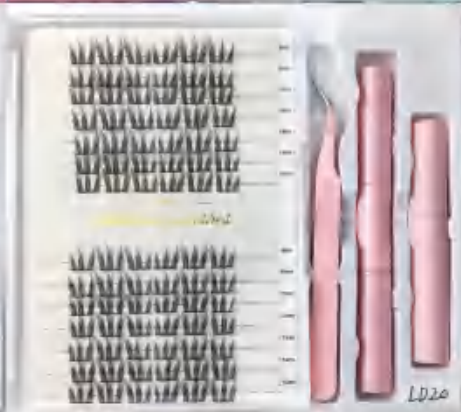

Eyelash

SOFT & DURABLE MINK ASPIRE® LASH COLLECTION

Aspire Eyelash

3D LASH COLLECTION

30mm (10.94inch) 3D LASH COLLECTION

- 30mm 3D Soft Mink Aspire® Lashes
- 12mm 3D Soft Mink Aspire® Lashes
- 15mm 3D Soft Mink Aspire® Lashes
- 18mm 3D Soft Mink Aspire® Lashes
- 21mm 3D Soft Mink Aspire® Lashes
- 24mm 3D Soft Mink Aspire® Lashes
- 27mm 3D Soft Mink Aspire® Lashes
- 30mm 3D Soft Mink Aspire® Lashes