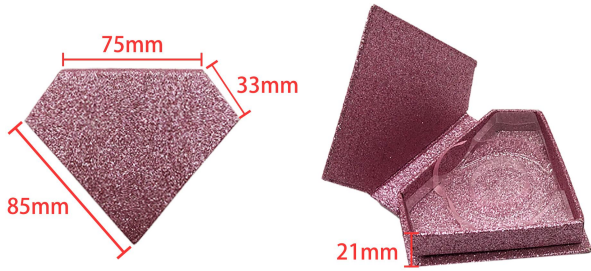

Packing Size:133*61.5*23(mm)

Weight:43G

Packing Size:177*63*22(mm) Weight:41G

Packing Size:98*82*23(mm)

Weight:39G

Packing Size:120*60*20(mm) Weight:45G

Packing Size:120*60*20(mm) Weight:40G

Packing Size:75*85*33*21(mm) Weight:33G

Packing Size:82*82*24(mm) Weight:35G

THREE PAIRS EYELASH BOX

FIVE PAIRS EYELASH BOX

TEN PAIRS EYELASH BOX