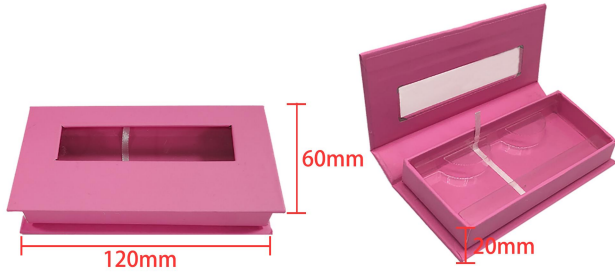

Packing Size:133*61.5*23(mm)

Weight:43G

Packing Size:177*63*22(mm) Weight:41G

Packing Size:98*82*23(mm)

Weight:39G

Packing Size:120*60*20(mm) Weight:45G

Packing Size:120*60*20(mm) Weight:40G

Packing Size:75*85*33*21(mm) Weight:33G

Packing Size:82*82*24(mm) Weight:35G

THREE PAIRS EYELASH BOX

FIVE PAIRS EYELASH BOX

TEN PAIRS EYELASH BOX