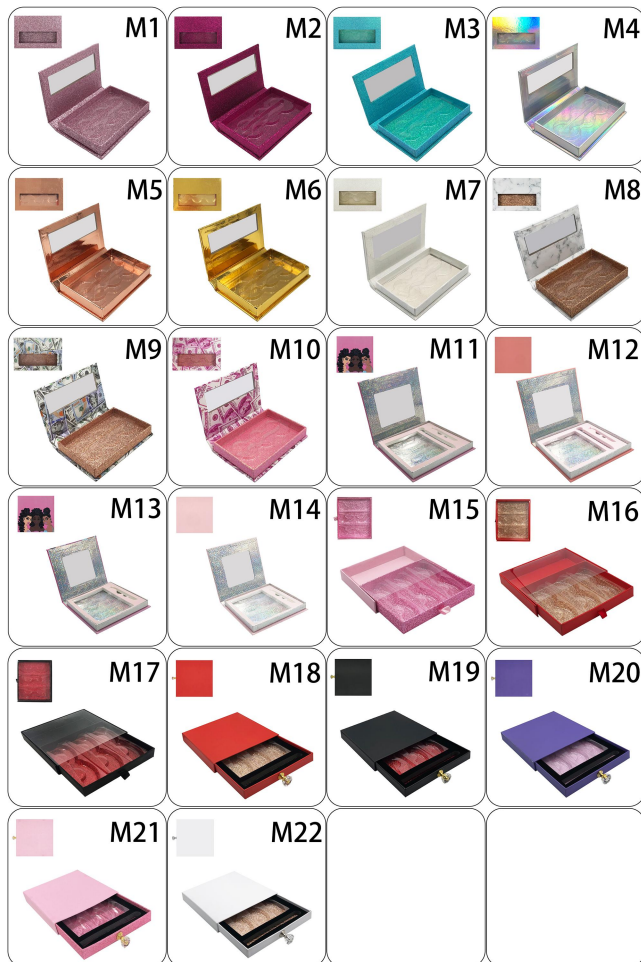

Packing Size:133*61.5*23(mm)

Weight:43G

Packing Size:177*63*22(mm) Weight:41G

Packing Size:98*82*23(mm)

Weight:39G

Packing Size:120*60*20(mm) Weight:45G

Packing Size:120*60*20(mm) Weight:40G

Packing Size:75*85*33*21(mm) Weight:33G

Packing Size:82*82*24(mm) Weight:35G

THREE PAIRS EYELASH BOX

FIVE PAIRS EYELASH BOX

TEN PAIRS EYELASH BOX