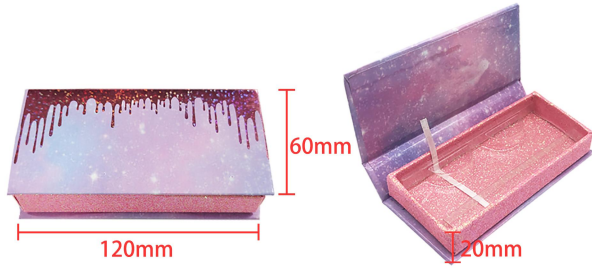

Packing Size:133*61.5*23(mm)

Weight:43G

Packing Size:177*63*22(mm) Weight:41G

Packing Size:98*82*23(mm)

Weight:39G

Packing Size:120*60*20(mm) Weight:45G

Packing Size:120*60*20(mm) Weight:40G

Packing Size:75*85*33*21(mm) Weight:33G

Packing Size:82*82*24(mm) Weight:35G

THREE PAIRS EYELASH BOX

FIVE PAIRS EYELASH BOX

TEN PAIRS EYELASH BOX