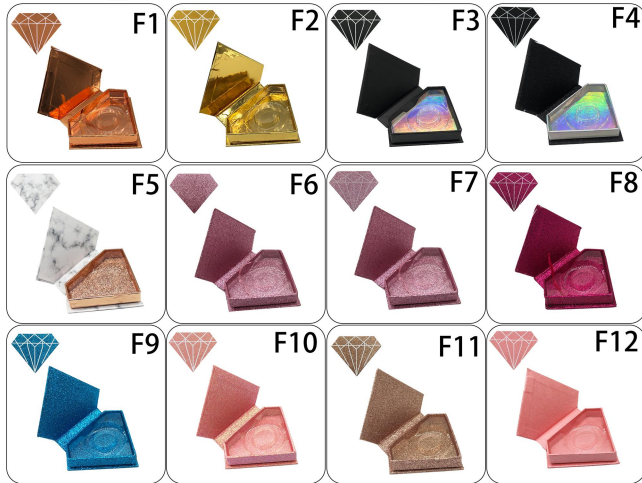

Packing Size:82*82*24(mm) Weight:35G

THREE PAIRS EYELASH BOX

FIVE PAIRS EYELASH BOX

TEN PAIRS EYELASH BOX