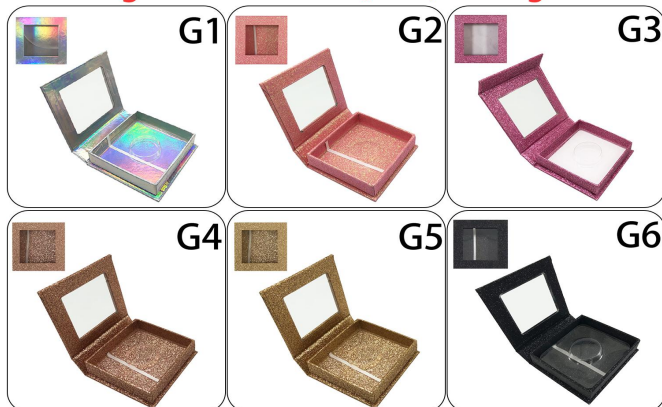

Packing Size:133*61.5*23(mm)

Weight:43G

Packing Size:177*63*22(mm) Weight:41G

Packing Size:98*82*23(mm)

Weight:39G

Packing Size:120*60*20(mm) Weight:45G

Packing Size:120*60*20(mm) Weight:40G

Packing Size:75*85*33*21(mm) Weight:33G

Packing Size:82*82*24(mm) Weight:35G

THREE PAIRS EYELASH BOX

FIVE PAIRS EYELASH BOX

TEN PAIRS EYELASH BOX