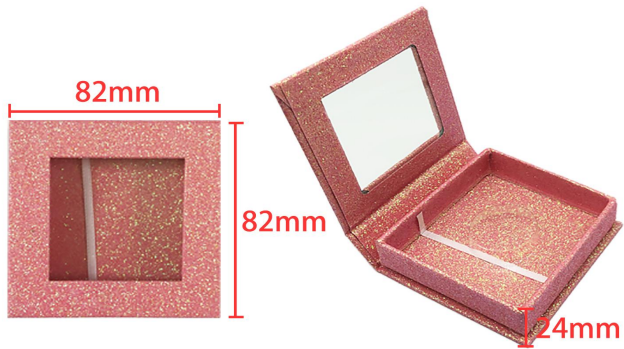

Packing Size:133*61.5*23(mm)

Weight:43G

Packing Size:177*63*22(mm) Weight:41G

Packing Size:98*82*23(mm)

Weight:39G

Packing Size:120*60*20(mm) Weight:45G

Packing Size:120*60*20(mm) Weight:40G

Packing Size:75*85*33*21(mm) Weight:33G

Packing Size:82*82*24(mm) Weight:35G

THREE PAIRS EYELASH BOX

FIVE PAIRS EYELASH BOX

TEN PAIRS EYELASH BOX